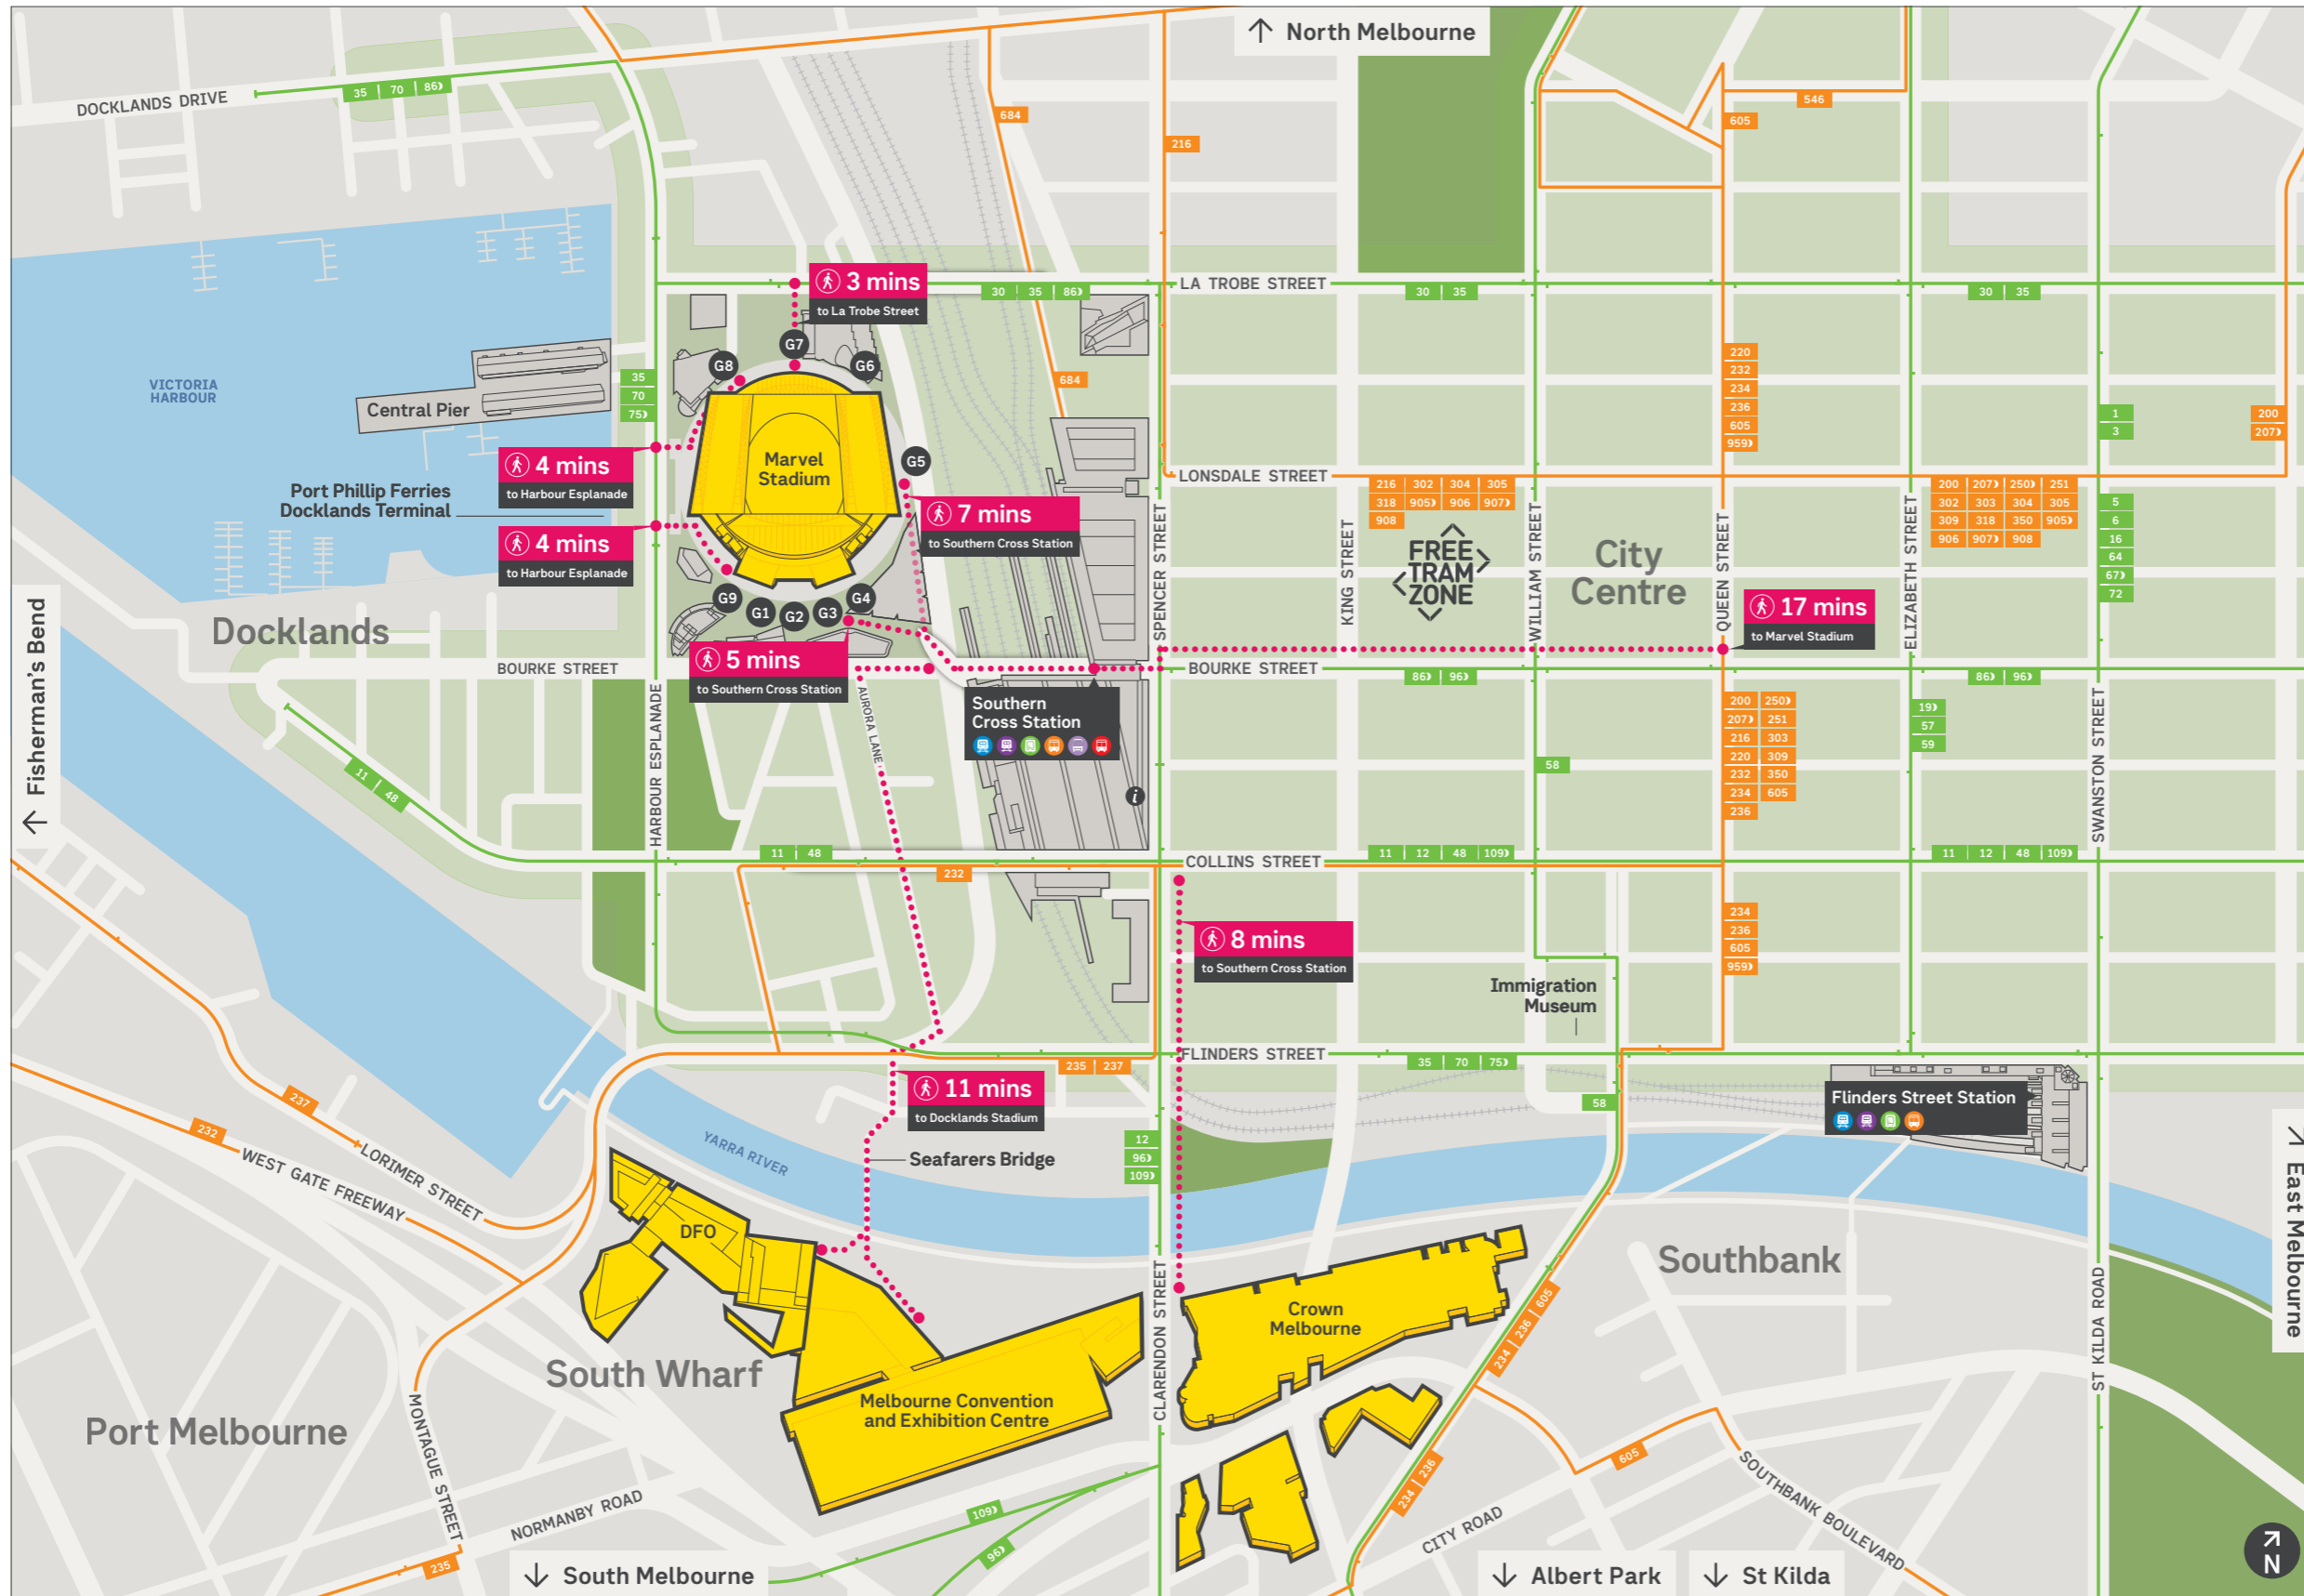

Docklands & South Wharf map

Transport Key

- Metropolitan train service
- Regional train service
- Regional coach service
- Tram service
- Bus service
- SkyBus service
- Gates
- PTV Hub
- Tram route
- Tram stop
- Free Tram Zone
- Bus route
- Bus stop
- Walking path

Services connecting to Docklands and South Wharf precincts

- By metropolitan train**
Alamein, Belgrave, Craigieburn, Cranbourne, Flemington Racecourse and Showgrounds[^], Frankston, Glen Waverley, Hurstbridge, Lilydale, Mernda, Pakenham, Sandringham^{*}, Sunbury, Upfield, Werribee, Williamstown.
[^] Limited special events
^{*} Weekends only
- By regional train**
All V/Line train services
- By regional bus and coach**
All regional bus and coach services
- By tram**
Routes 11, 12, 19, 30, 35, 48, 57, 58, 59, 70, 75, 86, 96 and 109
- By bus**
Routes 200, 207, 216, 220, 232, 234, 235, 236, 237, 250, 251, 302, 303, 304, 305, 309, 318, 350, 546, 605, 684, 905, 906, 907, 908 and 959

Walking distances are based on an average walking speed.
This map and its details are a guide only and it is recommended you give yourself as much time as possible to get to and from your destination.